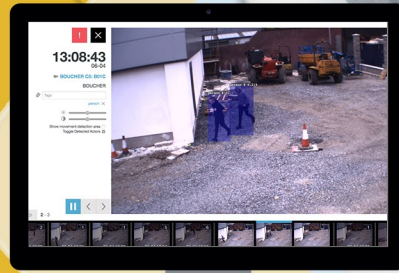

SMARTEYES

Wireless, battery powered video verification system

With in-built artificial intelligence

Overview

VPS SmartEyes enables locations to be monitored day and night without the need for power, cables or wired communications.

The SmartEyes system also includes **fully integrated artificial intelligence** via our cloud server. This means the system can automatically recognise people, vehicles, animals and many other objects to make informed decisions, if an event is a threat to a site or not. This technology **reduces false alerts**, reducing the amount of unnecessary response units visiting site, therefore decreasing security provision costs. In addition customers can **arm and disarm**, or **view** any activations via the mobile app.

All of this power and technology is housed in **ruggedized IPX67** housing, making it the perfect system for any site even in the **harshest of conditions**.

ARTIFICIAL INTELLIGENCE

Detector proprietary algorithm detects movement of any events on site. Photos instantly sent to VPS analytics cloud. **In seconds the event is analysed and monitoring station alerted to any threat.**

INTEGRATION

SmartEyes can also be affixed on to our Alert Tower housing for areas where no fixing points are available.

The resulting product is a highly visible security tower with AI functionality, that **deters intruders from a distance.**